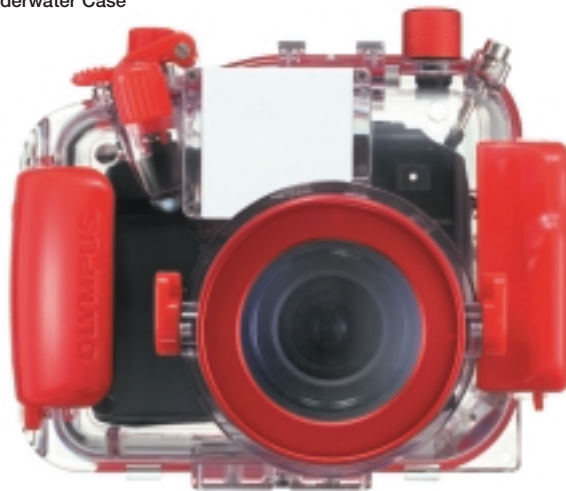

PPO-01

- Lens Housing (incl. with PT-020)
- Lens Housing (incl. with PT-020)
- Lens Housing (incl. with PT-020)
- Lens Housing (incl. with PT-020)

PT-020

- Underwater Case
- Underwater Case
- Underwater Case
- Underwater Case

FL-20

- Electronic Flash
- Electronic Flash
- Electronic Flash
- Electronic Flash

PFL-01

- Underwater Case for FL-20
- Underwater Case for FL-20
- Underwater Case for FL-20
- Underwater Case for FL-20

via TTL Underwater Cable
(supplied with PFL-01)