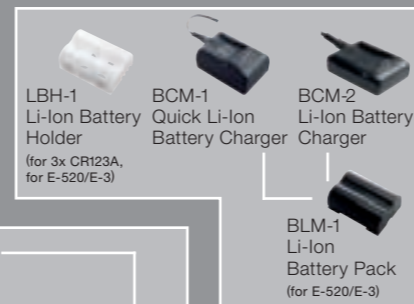

Power Supply